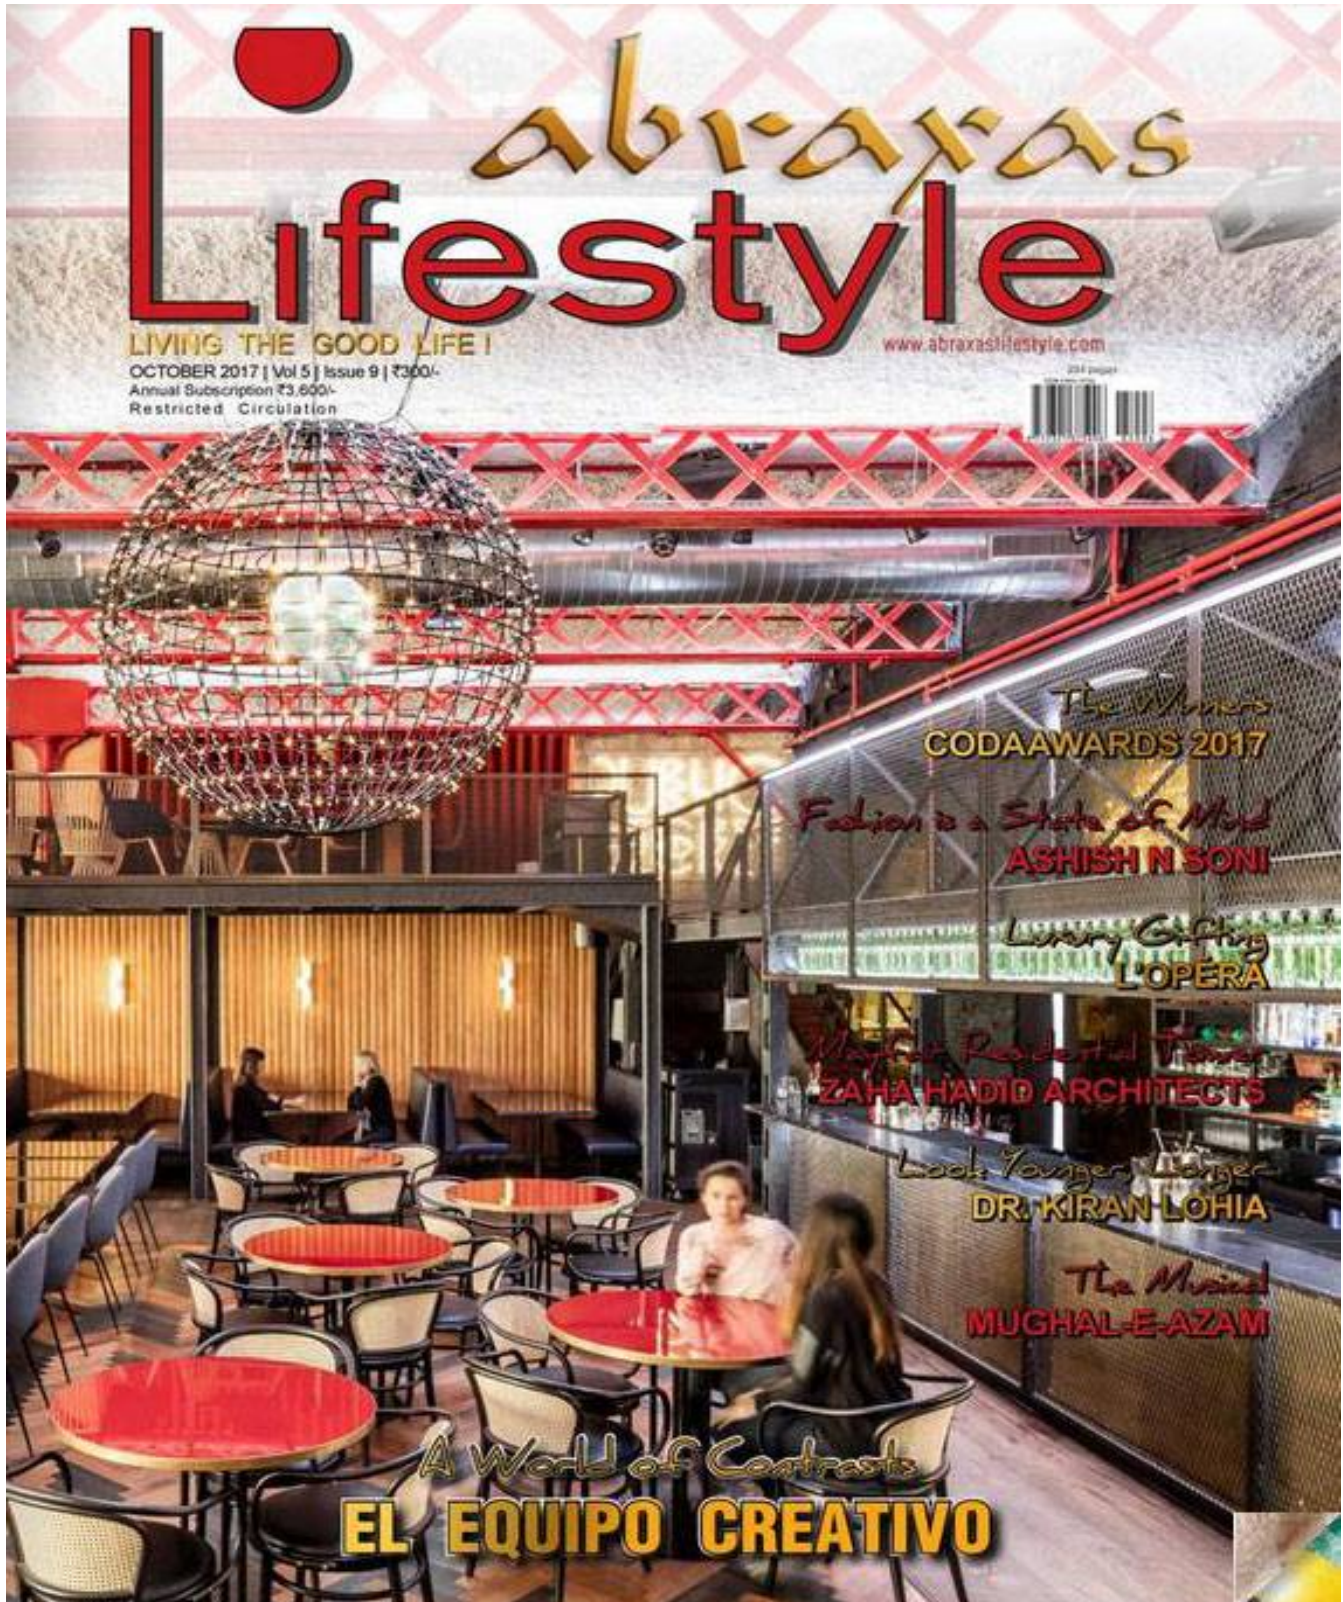

ABRAXAS LIFESTYLE

DATE: OCTOBER 2017

APPEARED: ALL ACROSS INDIA