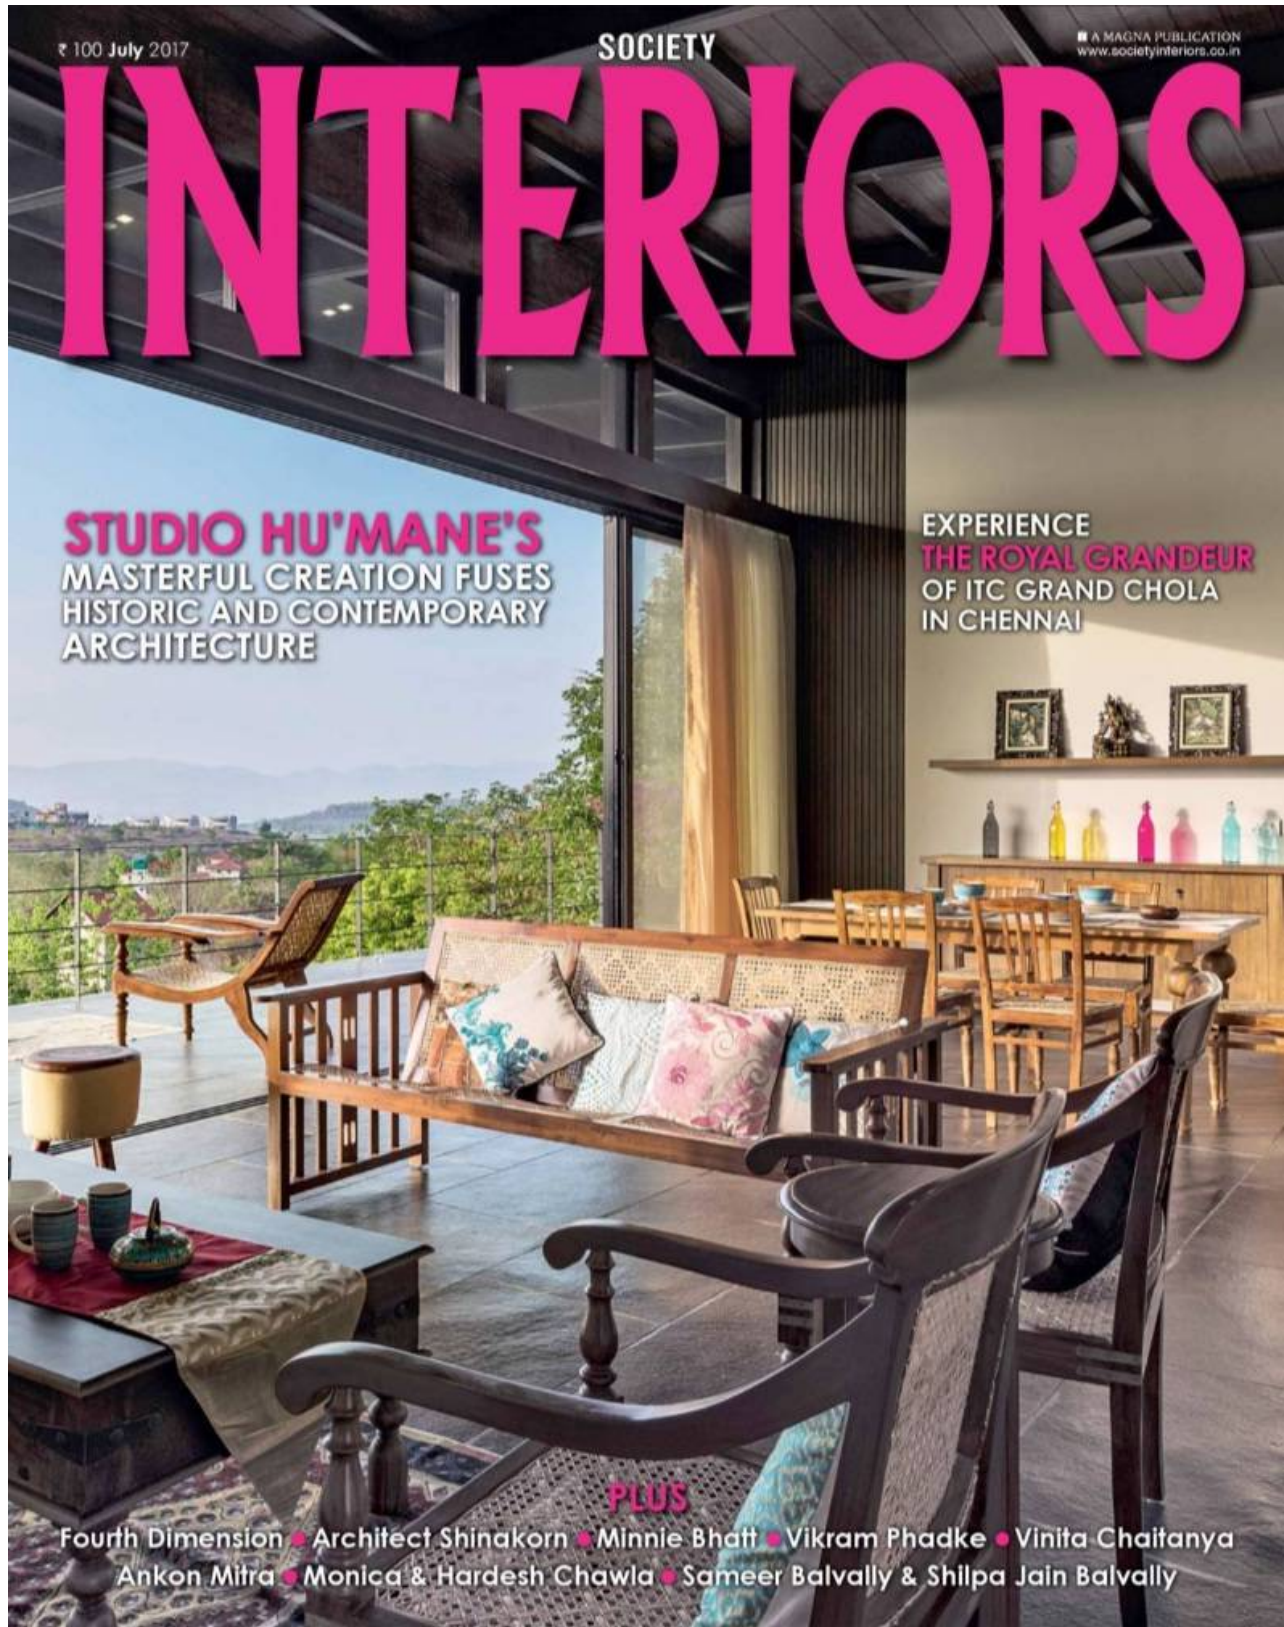

SOCIETY INTERIORS

DATE: JULY 2017

APPEARED: ALL ACROSS INDIA

K-23, South Extension, Part II, New Delhi-110049, India

Landline: 011- 46522888, 011-46523888

www.arshpr.com